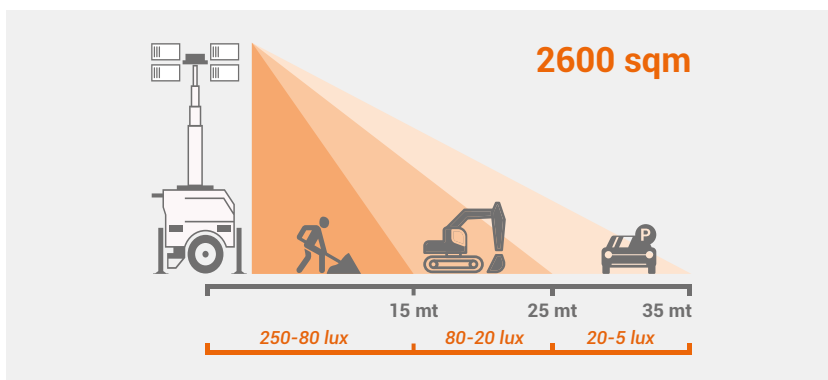

# LUX C12

OPTION TO CONNECT THE UNITS IN SERIES  
TO AN EXTERNAL POWER SOURCE

VERTICAL TELESCOPIC MAST  
MAX HEIGHT | 7 m  
LIFETIME WARRANTY

LED FLOODLIGHTS | 4X150 W  
ILLUMINATED AREA | 2600 m<sup>2</sup>

### Features

Rotation		340°
Floodlight	W	4 X 150 W
Lamps type		Midstream Multi Led
Inlet plug	A/V	16 - 230
Outlet socket	A/V	16 - 230
Wind stability	Km/h	110
Optional		Astronomic counter Digital timer

\*according with rated output and electric specs

### Illuminated Area // 5 lux min.