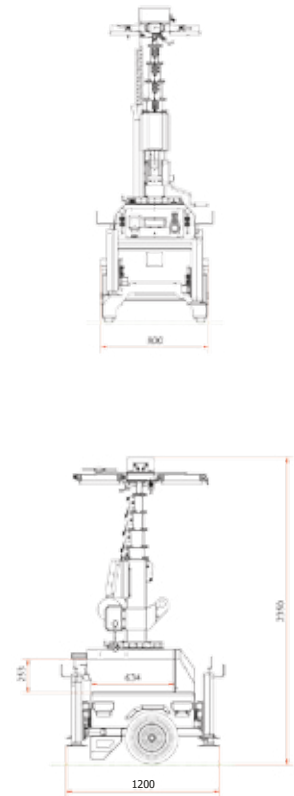

LC Series LUX C12

TECHNICAL DATA

Dimensions & weight

Dimensions min.	mm	1200 X 800 X 2350
Dimensions max.	mm	1850 X 1450 X 7000
Total weight without fuel	Kg	327

Features

Rotation		340°
Floodlight	W	4 X 150 W
Lamps type		Midstream Multi Led
Inlet plug	A/V	16 - 230
Outlet socket	A/V	16 - 230
Wind stability	Km/h	110
Optional		Astronomic counter Digital timer

*according with rated output and electric specs